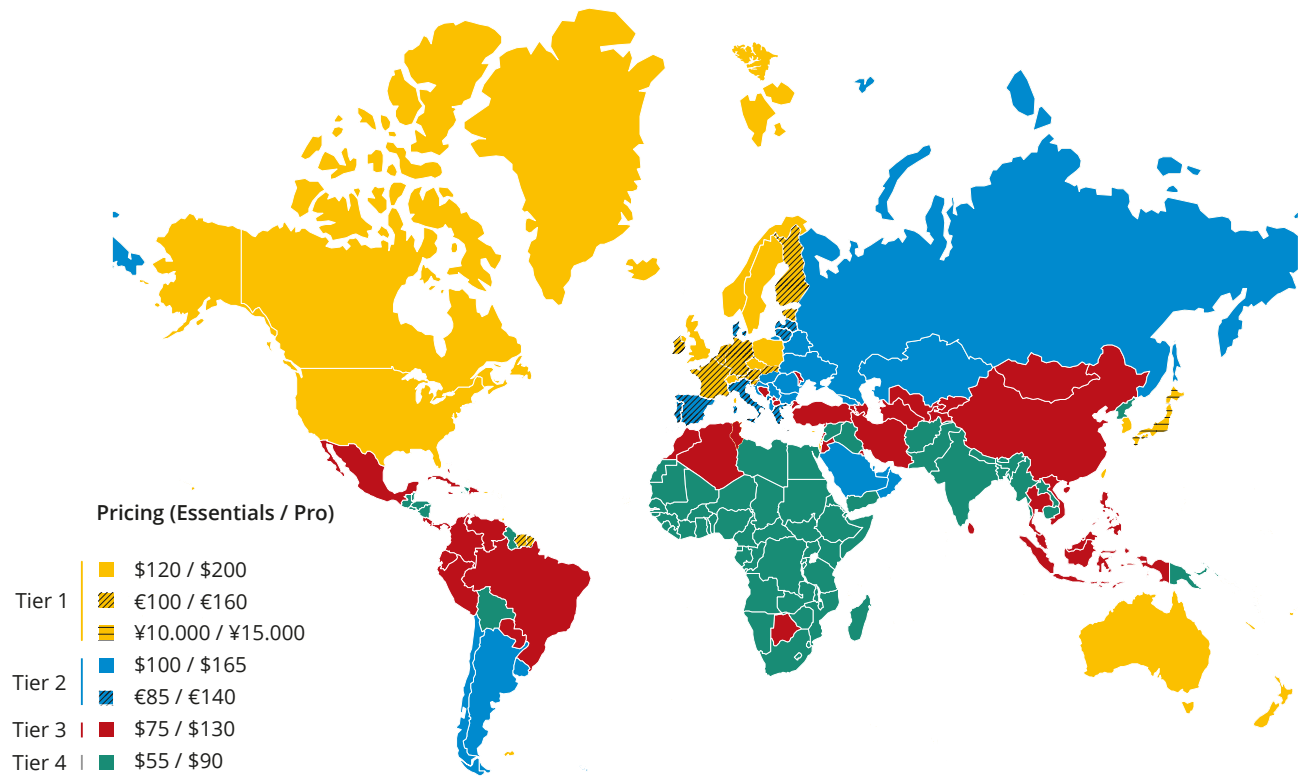

4. Map Overview Prices Per Region